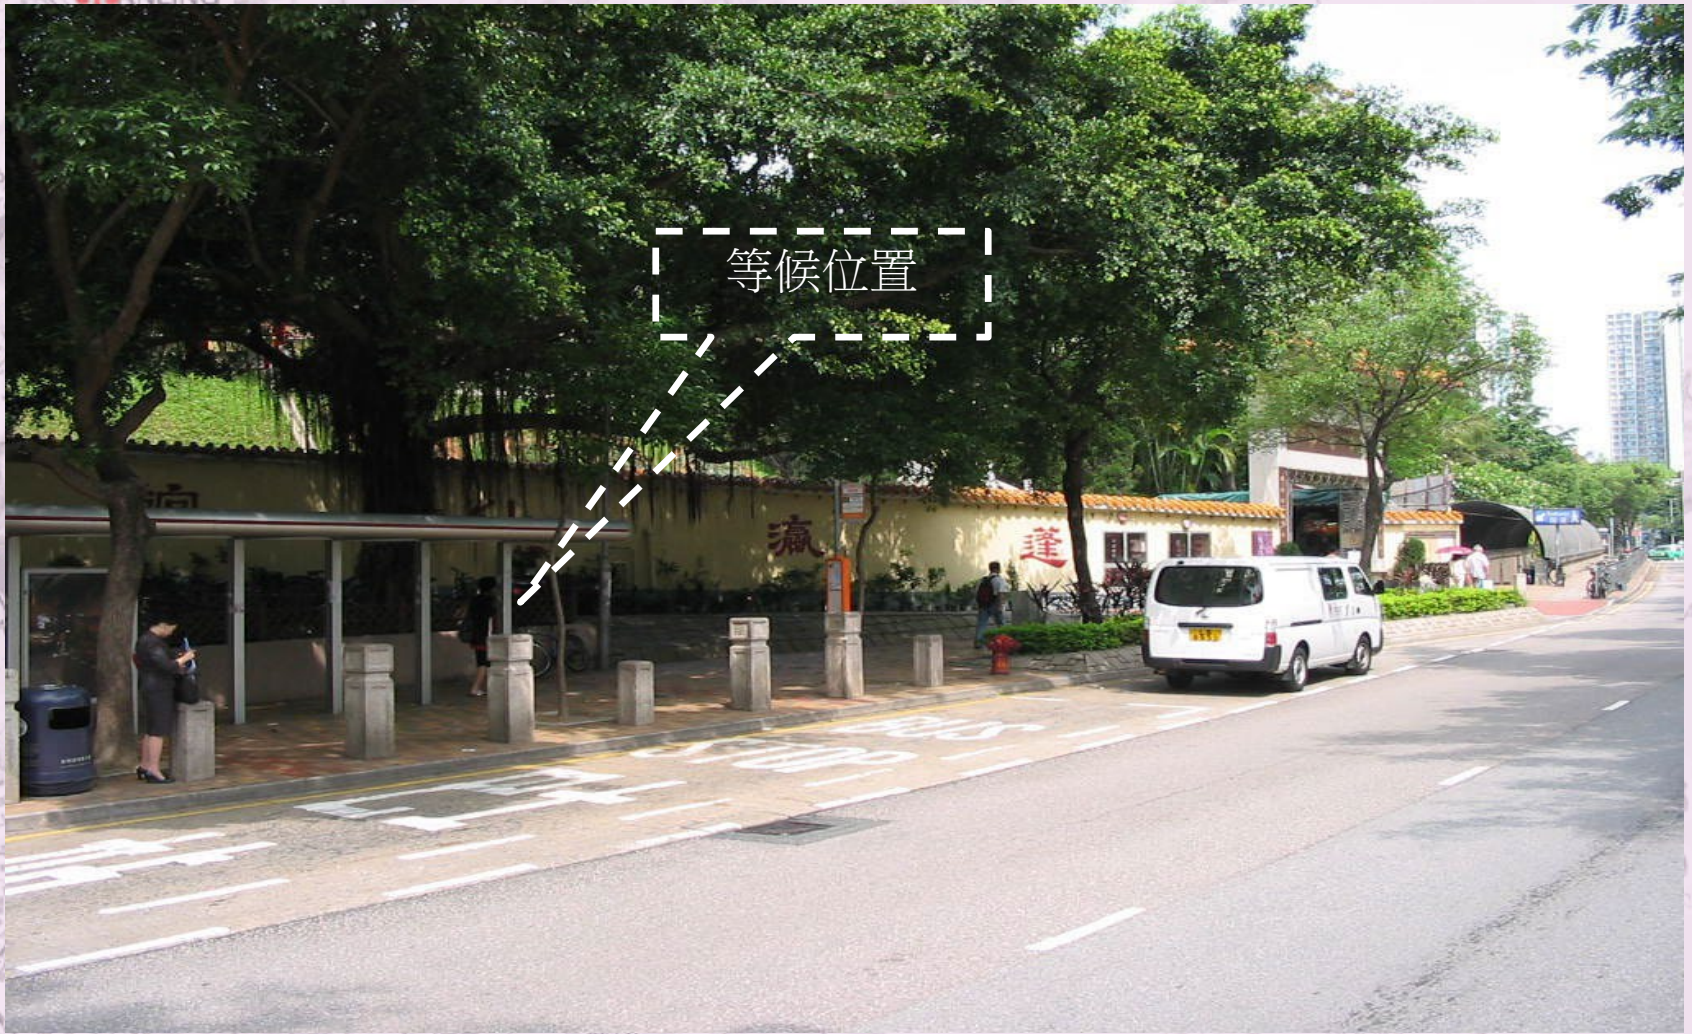

欣盛苑 – 欣麗閣巴士站(百和路)

Yan Shing Court - Yan Lai House Bus Stop (Pak Wo Road)

Hospital Authority
New Territories East Cluster

Quality Effective Health Care

蓬瀛仙館巴士站(百和路)

Fung Ying Seen Koon Bus Stop (Pak Wo Road)

Hospital Authority
New Territories East Cluster

Quality Effective Health Care

百和路遊樂場巴士站(嘉盛苑對出)

Pak Wo Road Children Playground Bus Stop
(Opposite to Ka Shing Court)

Hospital Authority
New Territories East Cluster