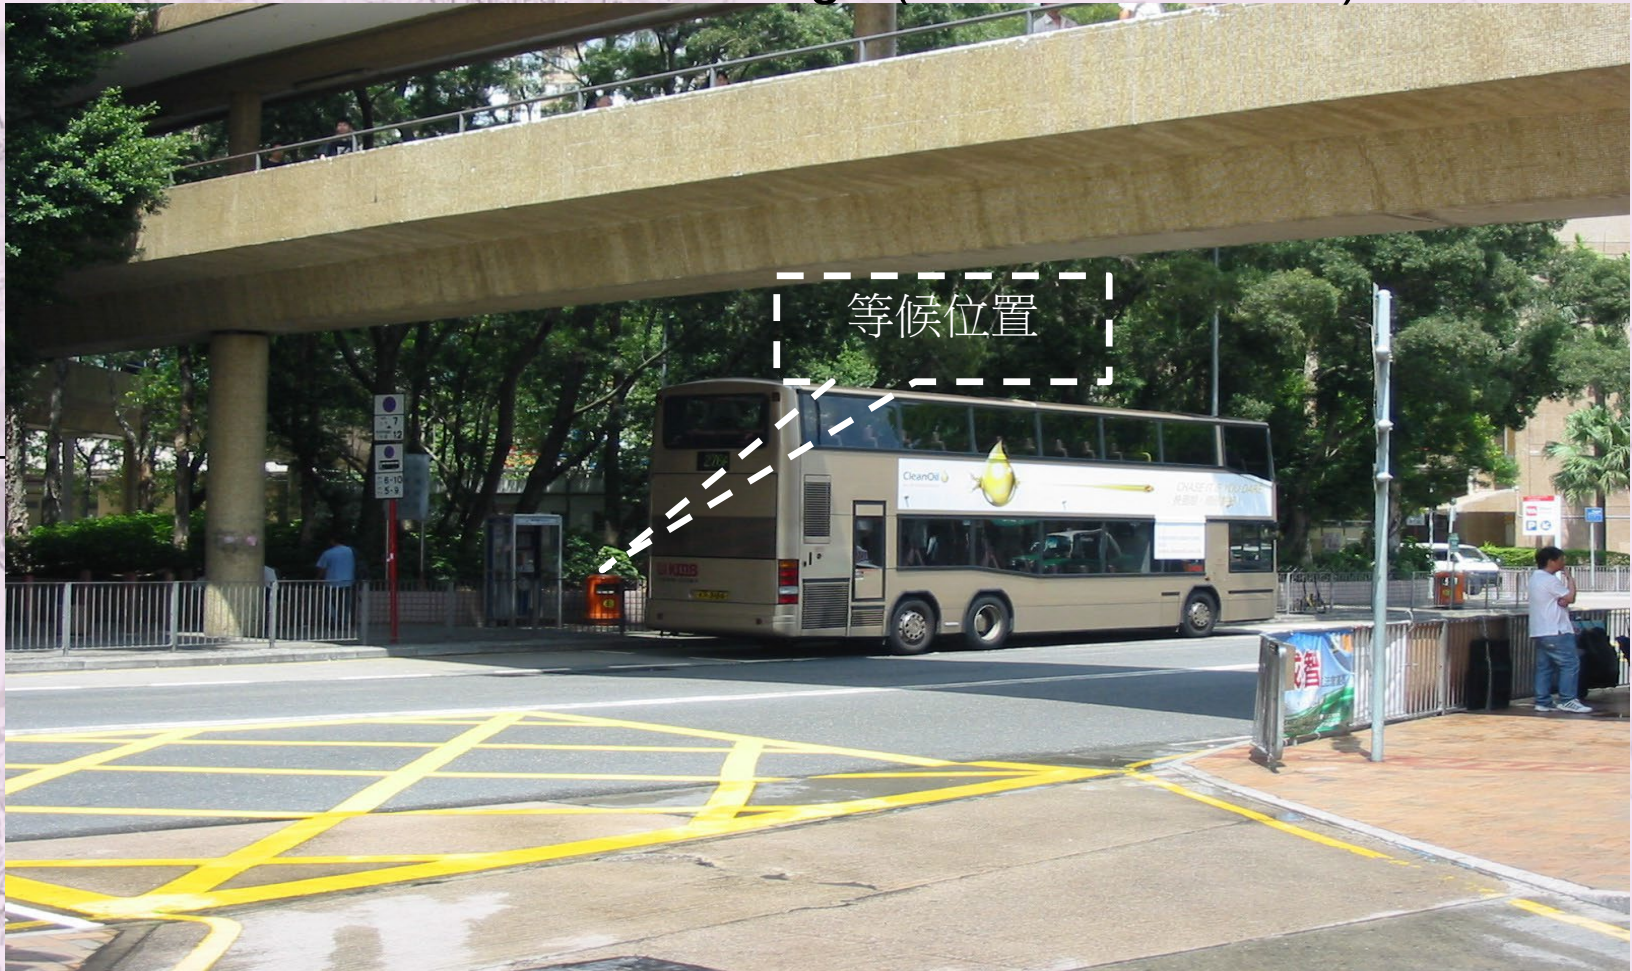

Quality Effective Health Care

港鐵上水站－旭埔苑天橋底(彩園路)

MTR Sheung Shui Station – under
Yuk Po Court footbridge (Choi Yuen Road)

Hospital Authority
New Territories East Cluster

Quality Effective Health Care

北區醫院 - 非緊急救護車上落處